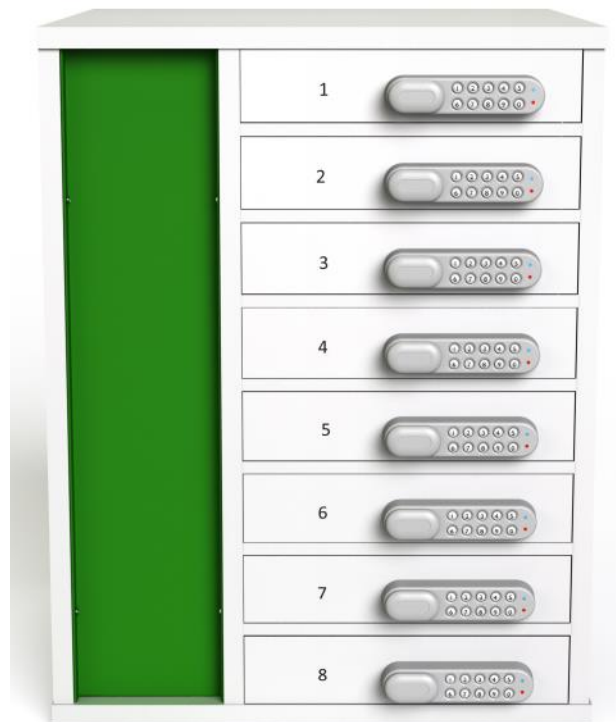

1:1 Laptop Charging Locker

ZIOXI 1:1 Laptop Charging Locker desktop module

The 8 locker compartments are accessed via individual code based digital locks. Each user chooses their own 4 digit code, and enters the code twice to lock the door then once to re-open. The next user repeats the process, so each locker compartment can be used by different people throughout the day. There's a programmable option for single user repeat usage and master codes for if codes are forgotten. Also available with key locks.

The 1:1 Charging Locker has a separate electrical compartment with shelving for storing and plugging in Laptop, Chromebook or Netbook power adapters; so there's no need for users to cart around adapters and cables — ideal for 1:1 mobile device scenarios. Only a short length of power cable is presented into the locker compartment.

The lockers are very compact, stackable and suitable for Laptops and other mobile devices up to 15.6" screen sizes. Please check device dimensions before ordering.

CHLC-11L-08	1:1 Charging Locker for 8 Laptops & Netbooks, power adapter storage and single / multi user code locks	63h x 49w x 53d (cm)
CHLK-11L-08	1:1 Charging Locker for 8 Laptops or Netbooks with power adapter storage and key based locks	63h x 49w x 53d (cm)

Shelf dimensions:

The shelf aperture size (cm) is 43d x 26w x 6.3h (to include the power connector plugged into each Laptop)

Visit www.zioxi.co.uk

1:1 Laptop Charging Locker

Finishes Available:

White

Finish	Melamine-faced MDF carcass, compact laminate shelves and doors. Electrical compartment metal cover in green.
Power	Requires 1 external mains power socket . Supports UK mains 3 pin plug sockets for laptop AC adapters, EU and other country adapters by request. <i>(Individual device power adapters are not included)</i>
Warranty	5 years (2 years for electrics)