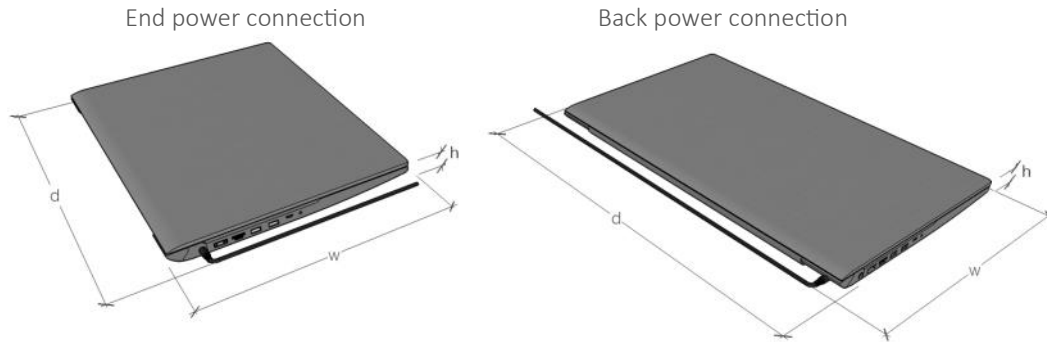

Visit www.zioxi.co.uk

iPad Charge & Store Trolley

Shelf dimensions:

The iPad trolley is designed to accommodate iPads, USB tablets and eReaders up to 10" screen sizes. The shelf aperture size is 310d x 210w x 37h (mm) - big enough so you can leave your iPads and tablets in their cases, but best to check your device dimensions (including power connection) before ordering.

Construction	White melamine-faced MDF carcass and doors, green electrical compartment door. White compact laminate top with handle cut-outs (trolley versions only).
Charge	<p>Requires 1 power socket (16 bay) or 2 power sockets (32 bay) - UK and EU AC adapters supported, others by request.</p> <p><i>The orientation and size of AC adapters (plug tops) for Android tablets varies significantly. All adapters other than those with a sideways exit of the USB cable from the adapter will fit in our standard trolleys and cupboards. We have solutions for all adapter designs, so please contact us if you need something different or just want to check you've selected the most appropriate solution.</i></p> <p>Our iPad and Tablet trolleys are not suitable for devices with laptop brick style AC adapters - please see our Chromebook & Laptop Trolleys.</p> <p><i>(Individual iPad & tablet USB cables are required but not included).</i></p>
Warranty	5 years (2 years for electronics)